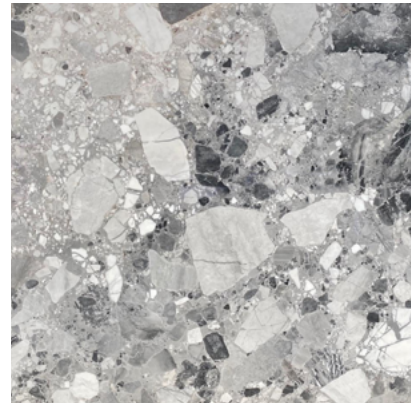

Oreo Grey Marble