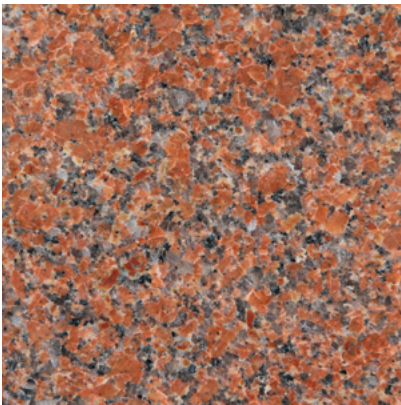

Balmoral Granite