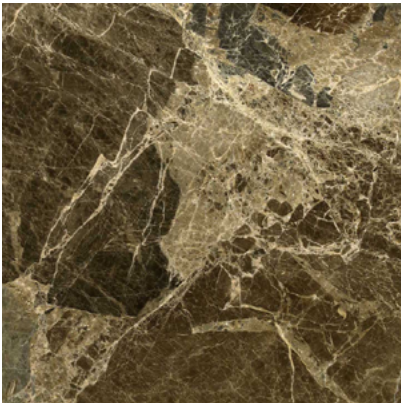

FINISHINGS

customizable on request

e

Breccia Paradiso Marble