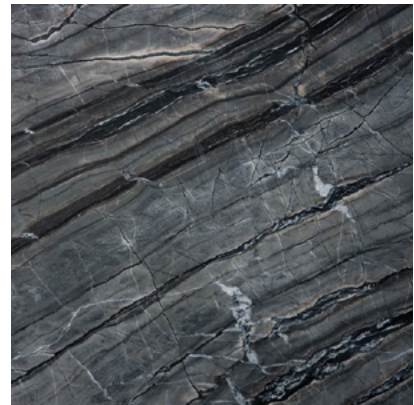

- Small variations in finishing and colors - as well as the ones between pieces - are innate and natural, especially for solid wood pieces like Bayou ones. They clearly show the origin of raw materials and the craftsmanship of the process.

Yellow Onyx

Tiger Onyx

Balmoral Granite

Serizzo Antigorio Granite

Zebrato Travertine

DETAILS

- Every piece has a marked and progressively **numbered metal plate**. Each product of Edizione Limitata Factory is unique and part of a limited edition serie.
- On request, **Edizione limitata offers vizualization service in order to customize the pieces in different materials and dimensions**. The customer will be assisted by the Edizione Limitata's team of designers. Materials samples are available on demand.
- Small variations in finishing and colors - as well as the ones between pieces - are innate and natural, especially for solid wood pieces like Bayou ones. They clearly show the origin of raw materials and the craftsmanship of the process.
- **Each material will have a different cost**, for each variation Edizione Limitata will provide a specific quote different from the one in the pictures.