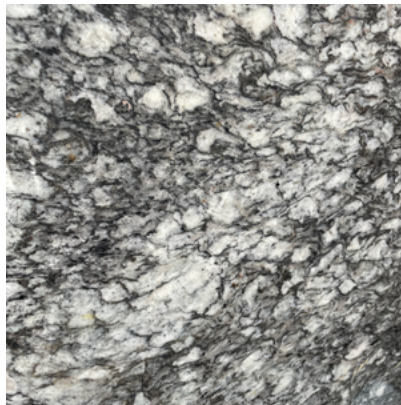

- Small variations in finishing and colors - as well as the ones between pieces - are innate and natural, especially for solid wood pieces like Bayou ones. They clearly show the origin of raw materials and the craftsmanship of the process.

Yellow Onyx

Tiger Onyx

Balmoral Granite

Serizzo Antigorio Granite

Zebrato Travertine

DETAILS

- Every piece has a marked and progressively **numbered metal plate**. Each product of Edizione Limitata Factory is unique and part of a limited edition serie.
- On request, **Edizione limitata offers vizualization service in order to customize the pieces in different materials and dimensions**. The customer will be assisted by the Edizione Limitata's team of designers. Materials samples are available on demand.
- Small variations in finishing and colors - as well as the ones between pieces - are innate and natural, especially for solid wood pieces like Bayou ones. They clearly show the origin of raw materials and the craftsmanship of the process.
- **Each material will have a different cost**, for each variation Edizione Limitata will provide a specific quote different from the one in the pictures.